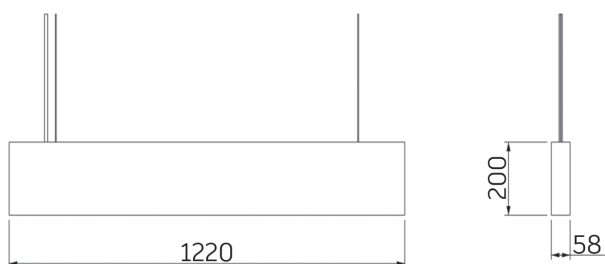

Verber - Quadra

verber-Quadra is an elegant linear suspension lamp entirely made of sound-absorbing and fire-resistant materials. Integrated LED lighting that projects downward with anti-glare optics.

cod.	input	WATT	light	control
VH01H32V-930	220-240V	32W	3000K	on-off
VHD1H32V-930	220-240V	32W	3000K	wi-fi
VHD1H32V-TW	220-240V	32W	2700K÷6000K	wi-fi