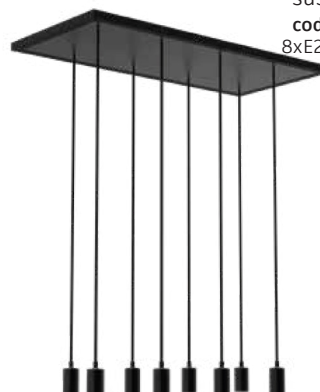

Black-eighth
eight-lamp
suspension
cod.E27-8-N
8xE27 - L.1.5 mt