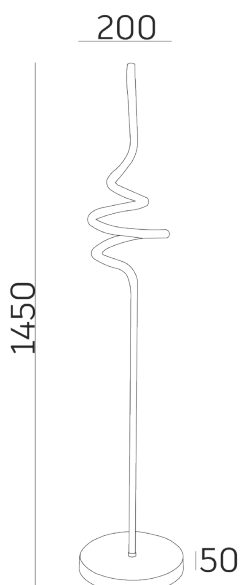

esse-Arianna

The esse-Arianna LED floor lamp, with its modern and refined design, fits harmoniously into any setting, from classic to contemporary spaces. It is available in two versions: with a classic switch or with smart Wi-Fi control via the Casambi app. The LED light source offers maximum flexibility, allowing selection of three different white colour temperatures via the integrated button (on-off version) or via the app (Wi-Fi version).

The structure is available in two colour finishes: white (W) or black (B).

esse-Arianna WI-FI

cod.	input	WATT	selectable light	temperature control
ES4H30B-TW	220-240V	30W	3000K-4000K-6500K	wi-fi
ES4H30N-TW	220-240V	30W	3000K-4000K-6500K	wi-fi

esse-Arianna ON-OFF

cod.	input	WATT	selectable light	temperature control
ES3H30B-TW	220-240V	30W	3000K-4000K-6500K	switch
ES3H30N-TW	220-240V	30W	3000K-4000K-6500K	switch