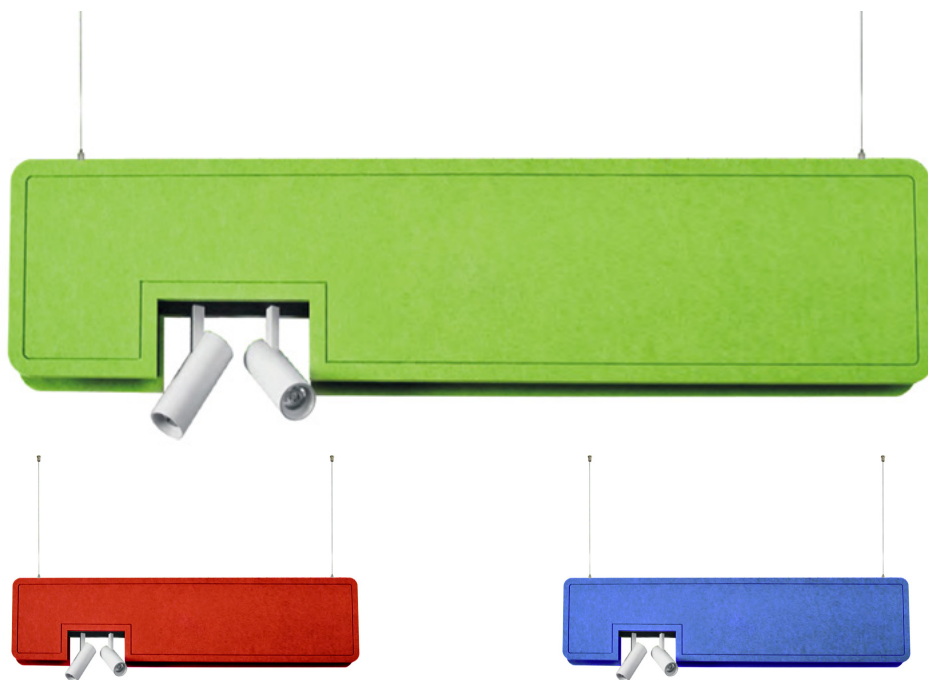

Verber - Quadra

verber-Quadra is an elegant linear suspension lamp entirely made of sound-absorbing and fire-resistant materials. Integrated LED lighting that projects downward with anti-glare optics.

cod.	input	WATT	light	control
VH01H32V-930	220-240V	32W	3000K	on-off
VHD1H32V-930	220-240V	32W	3000K	wi-fi
VHD1H32V-TW	220-240V	32W	2700K÷6000K	wi-fi

Verber - Faro

verber-Faro is a suspended sound-absorbing panel with the integration of two individually adjustable LED spotlights, available in white, black, and aluminium finishes.

cod.	input	WATT	light	control
VH02H32V-930	220-240V	24W	3000K	on-off
VHD2H32V-930	220-240V	24W	3000K	wi-fi
VHD2H32V-TW	220-240V	24W	2700K÷6000K	wi-fi

Verber - Tria

Verber – Tria is a modern Y-shaped suspension lamp, entirely made of sound-absorbing and fire-resistant materials. Integrated LED lighting that projects downward with anti-glare optics.

cod.	input	WATT	light	control
VH03H30R-930	220-240V	30W	3000K	on-off
VHD3H30R-930	220-240V	30W	3000K	wi-fi
VHD3H30R-TW	220-240V	30W	2700K÷6000K	wi-fi