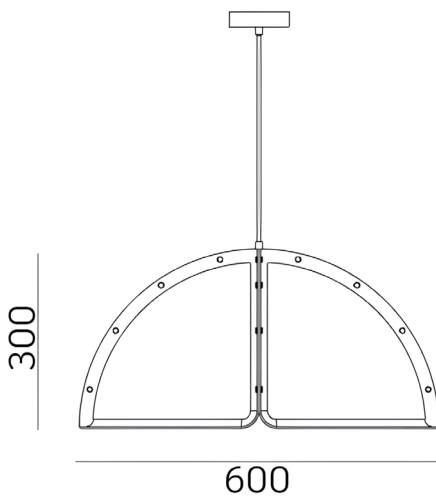

verber-Tulip is a suspension lamp with a hemispherical design resembling an inverted flower. Its hemisphere is entirely made of sound-absorbing material, available in different colours, equipped with a LED light source with an E27 socket that allows easy bulb replacement.

cod.	input	WATT	light	control
VH9H15R-930	220-240V	15W	3000K	on-off
VHD9H315R-930	220-240V	15W	3000K	wi-fi