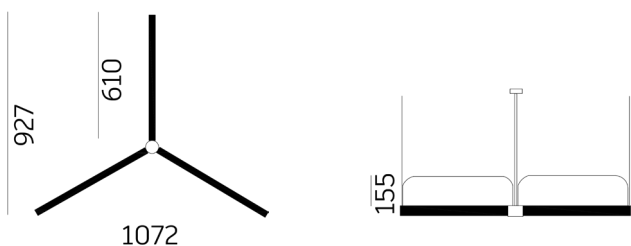

Verber - Tria

Verber – Tria is a modern Y-shaped suspension lamp, entirely made of sound-absorbing and fire-resistant materials. Integrated LED lighting that projects downward with anti-glare optics.

cod.	input	WATT	light	control
VH03H30R-930	220-240V	30W	3000K	on-off
VHD3H30R-930	220-240V	30W	3000K	wi-fi
VHD3H30R-TW	220-240V	30W	2700K÷6000K	wi-fi