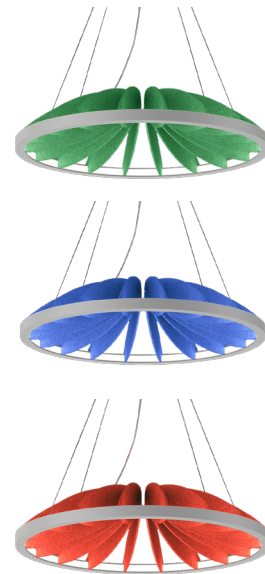

wi-fi

Verber - Tulip

verber-Tulip is a suspension lamp with a hemispherical design resembling an inverted flower. Its hemisphere is entirely made of sound-absorbing material, available in different colours, equipped with a LED light source with an E27 socket that allows easy bulb replacement.

wi-fi

Verber - Gerber

verber-Gerber is a suspension lamp available in two sizes, consisting of a disc with sound-absorbing blades and an integrated central light source. Diffused optics with a soft light effect. Both sizes are ideal for single installations or multiple cluster installations.

Verber - Irradia

verber-Irradia is a suspension lamp with a cylindrical bladed design. Its structure is entirely made of sound-absorbing material, available in different colours and equipped with a LED light source integrated with a soft-light diffuser.

wi-fi

Verber - *Petalo*

Suspension lamp with curved, elegant, and sinuous petals that evoke the interior of a flower in the sunlight. Entirely made of sound-absorbing material, it integrates a circular LED light source within the ring support. The PETALO suspensions are particularly suitable as high-impact lamps, either as a focal point above a table or grouped in compositions to define lounge and meeting areas in communal spaces.