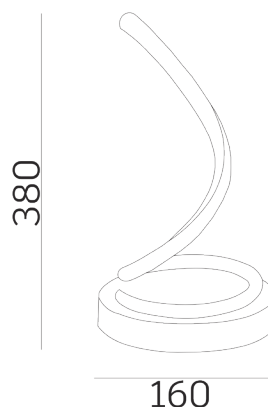

esse-Teseo WI-FI

cod.	input	WATT	selectable light	temperature control
ES2H8B-TW	220-240V	8W	3000K-4000K-6500K	wi-fi
ES2H8N-TW	220-240V	8W	3000K-4000K-6500K	wi-fi

esse-Teseo ON-OFF

cod.	input	WATT	selectable light	temperature control
ES1H8B-TW	220-240V	8W	3000K-4000K-6500K	switch
ES1H8N-TW	220-240V	8W	3000K-4000K-6500K	switch