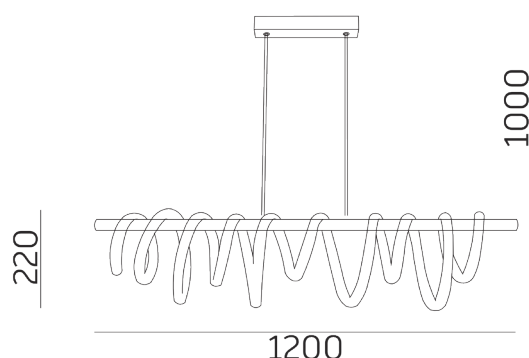

esse-Labirinto

The Esse-Labirinto LED suspension lamp stands out for its modern and versatile design, capable of adapting with elegance to a wide range of interior settings. The model is available in two versions: with a classic switch or with Wi-Fi control via the Casambi app. The integrated LED light source allows adjustment of the white colour temperature across three levels, via the physical button in the on-off version or directly through the app in the smart model. The stem and ceiling canopy are available in two finishes: white (W) or black (B).

esse-Labirinto WI-FI

cod.	input	WATT	selectable light	temperature control
ES5H38B-TW	220-240V	36W	3000K-4000K-6500K	wi-fi
ES5H38N-TW	220-240V	36W	3000K-4000K-6500K	wi-fi

esse-Labirinto ON-OFF

cod.	input	WATT	selectable light	temperature control
ES6H36B-TW	220-240V	36W	3000K-4000K-6500K	switch
ES6H36N-TW	220-240V	36W	3000K-4000K-6500K	switch