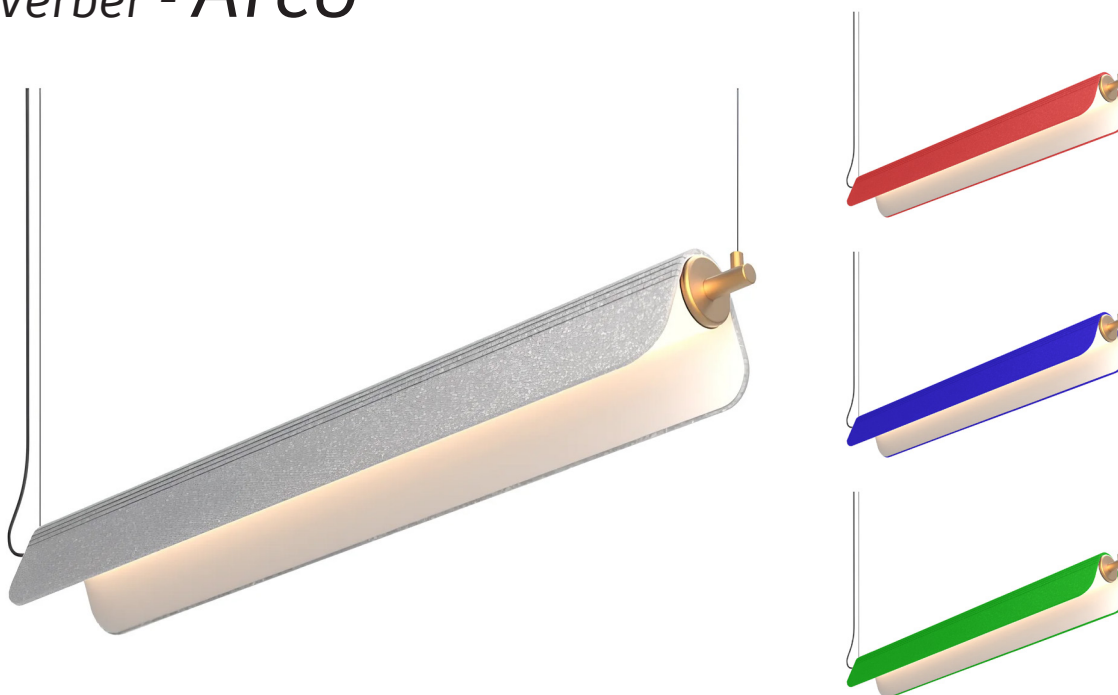

Verber - Quadra

verber-Quadra is an elegant linear suspension lamp entirely made of sound-absorbing and fire-resistant materials. Integrated LED lighting that projects downward with anti-glare optics.

cod.	input	WATT	light	control
VH01H32V-930	220-240V	32W	3000K	on-off
VHD1H32V-930	220-240V	32W	3000K	wi-fi
VHD1H32V-TW	220-240V	32W	2700K÷6000K	wi-fi

Verber - Tria

Verber – Tria is a modern Y-shaped suspension lamp, entirely made of sound-absorbing and fire-resistant materials. Integrated LED lighting that projects downward with anti-glare optics.

cod.	input	WATT	light	control
VH03H30R-930	220-240V	30W	3000K	on-off
VHD3H30R-930	220-240V	30W	3000K	wi-fi
VHD3H30R-TW	220-240V	30W	2700K÷6000K	wi-fi

anti-glare

wi-fi

Verber - Velo

verber-Velo is a linear suspension lamp with rounded ends, entirely made of sound-absorbing and fire-resistant materials. Integrated LED lighting that projects downward with anti-glare optics.

wi-fi

Verber - Arco

verber-Arco is a retro-style suspended ceiling light that evokes past lighting trends while incorporating LED technology and the added value of a sound-absorbing body made from its construction materials. Anti-glare optics is the ideal choice for stylish environments with an elegant insert.