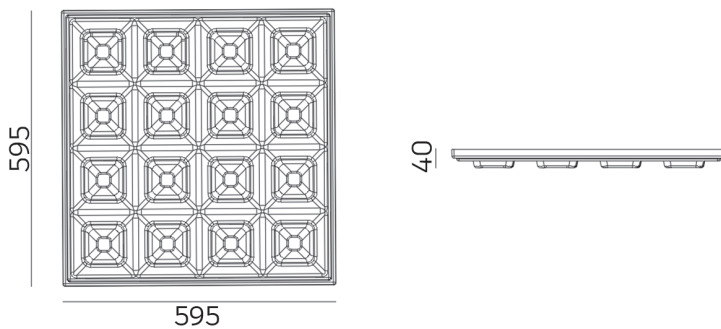

COLOURS

sound-absorbing

fire-resistant

anti-glare

wi-fi