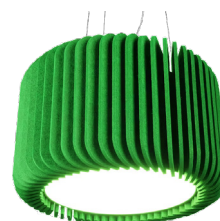

Verber - Quadra

verber-Quadra is an elegant linear suspension lamp entirely made of sound-absorbing and fire-resistant materials. Integrated LED lighting that projects downward with anti-glare optics.

cod.	input	WATT	light	control
VH01H32V-930	220-240V	32W	3000K	on-off
VHD1H32V-930	220-240V	32W	3000K	wi-fi
VHD1H32V-TW	220-240V	32W	2700K÷6000K	wi-fi

Verber - Irradia

verber-Irradia is a suspension lamp with a cylindrical bladed design. Its structure is entirely made of sound-absorbing material, available in different colours and equipped with a LED light source integrated with a soft-light diffuser.