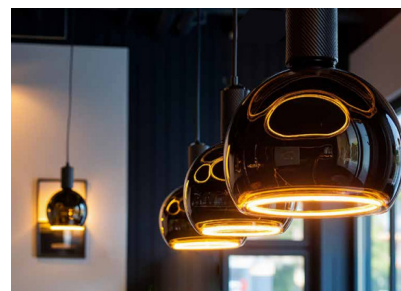

Includo the series