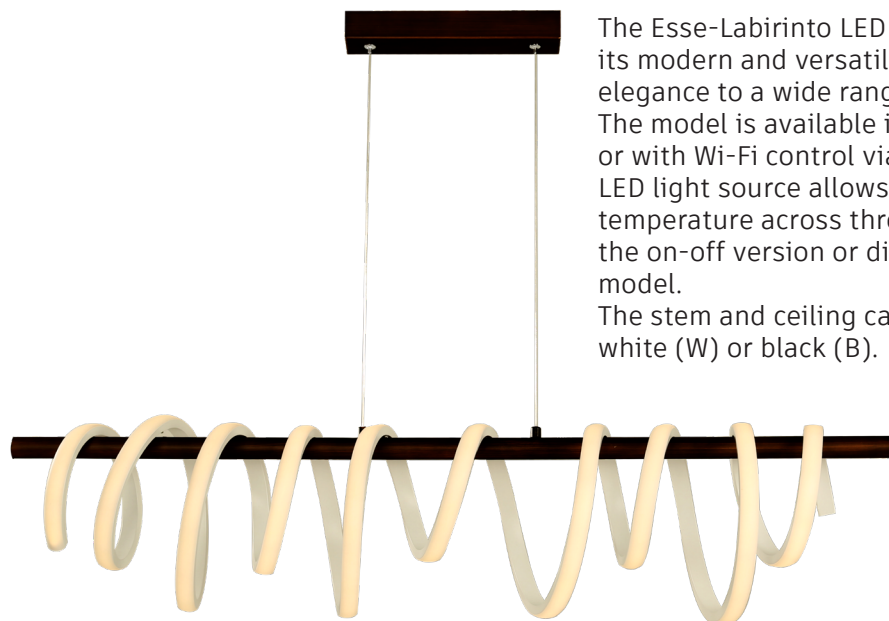

esse-Teseo ON-OFF

cod.	input	WATT	selectable light	temperature control
ES1H8B-TW	220-240V	8W	3000K-4000K-6500K	switch
ES1H8N-TW	220-240V	8W	3000K-4000K-6500K	switch

esse-Arianna

The esse-Arianna LED floor lamp, with its modern and refined design, fits harmoniously into any setting, from classic to contemporary spaces. It is available in two versions: with a classic switch or with smart Wi-Fi control via the Casambi app. The LED light source offers maximum flexibility, allowing selection of three different white colour temperatures via the integrated button (on-off version) or via the app (Wi-Fi version).

The structure is available in two colour finishes: white (W) or black (B).

esse-Arianna WI-FI

cod.	input	WATT	selectable light	temperature control
ES4H30B-TW	220-240V	30W	3000K-4000K-6500K	wi-fi
ES4H30N-TW	220-240V	30W	3000K-4000K-6500K	wi-fi

esse-Arianna ON-OFF

cod.	input	WATT	selectable light	temperature control
ES3H30B-TW	220-240V	30W	3000K-4000K-6500K	switch
ES3H30N-TW	220-240V	30W	3000K-4000K-6500K	switch

esse-Labirinto

The Esse-Labirinto LED suspension lamp stands out for its modern and versatile design, capable of adapting with elegance to a wide range of interior settings. The model is available in two versions: with a classic switch or with Wi-Fi control via the Casambi app. The integrated LED light source allows adjustment of the white colour temperature across three levels, via the physical button in the on-off version or directly through the app in the smart model. The stem and ceiling canopy are available in two finishes: white (W) or black (B).