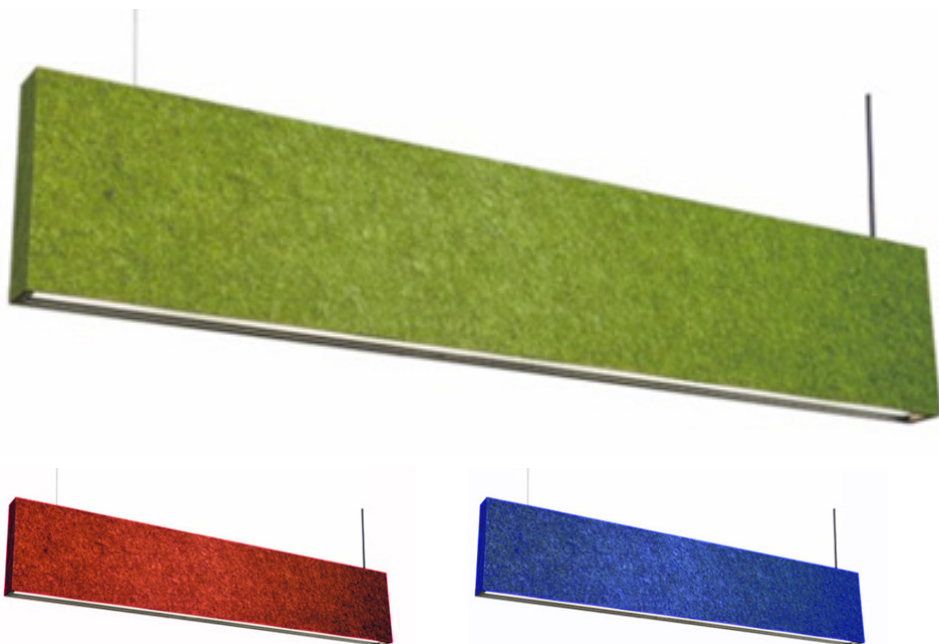

Verber - Quadra

verber-Quadra is an elegant linear suspension lamp entirely made of sound-absorbing and fire-resistant materials. Integrated LED lighting that projects downward with anti-glare optics.

cod.	input	WATT	light	control
VH01H32V-930	220-240V	32W	3000K	on-off
VHD1H32V-930	220-240V	32W	3000K	wi-fi
VHD1H32V-TW	220-240V	32W	2700K÷6000K	wi-fi