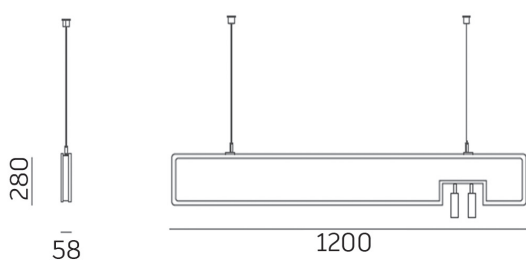

COLOURS

blue

green

red

sound-absorbing

fire-resistant

anti-glare

wi-fi