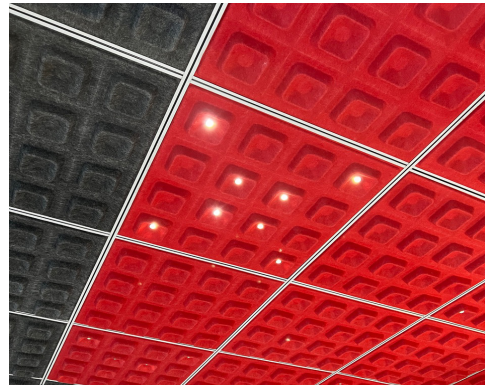

Verber - Faro

verber-Faro is a suspended sound-absorbing panel with the integration of two individually adjustable LED spotlights, available in white, black, and aluminium finishes.

cod.	input	WATT	light	control
VH02H32V-930	220-240V	24W	3000K	on-off
VHD2H32V-930	220-240V	24W	3000K	wi-fi
VHD2H32V-TW	220-240V	24W	2700K÷6000K	wi-fi

COLOURS

blu

green

red

sound-absorbing

fire-resistant

anti-glare

wi-fi

Verber - *Integro*

verber-Integro is a modular sound-absorbing panel, available with or without integrated LED light sources to illuminate the areas below without causing glare. Also available with a suspension kit.