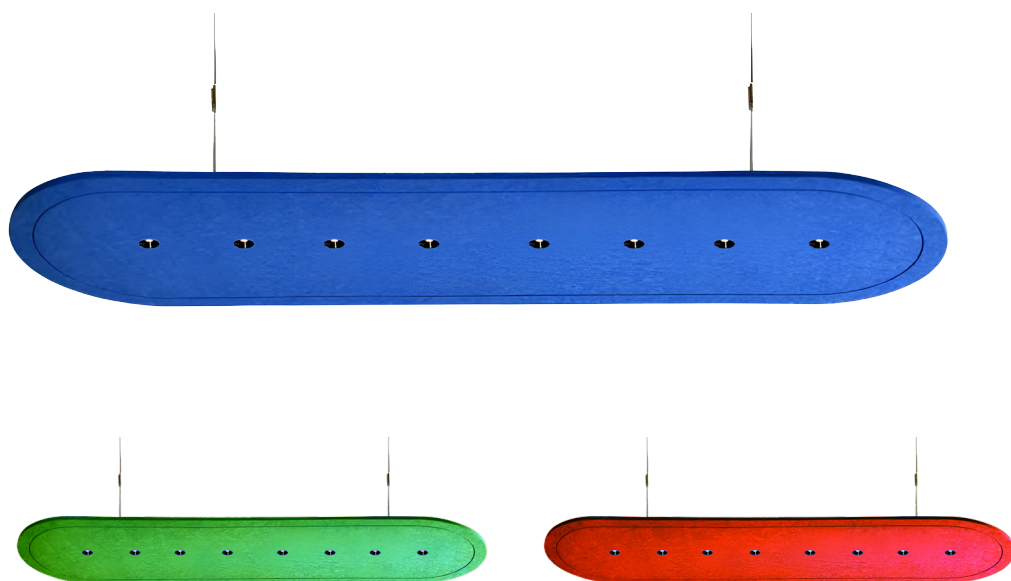

Verber - Quadra

verber-Quadra is an elegant linear suspension lamp entirely made of sound-absorbing and fire-resistant materials. Integrated LED lighting that projects downward with anti-glare optics.

cod.	input	WATT	light	control
VH01H32V-930	220-240V	32W	3000K	on-off
VHD1H32V-930	220-240V	32W	3000K	wi-fi
VHD1H32V-TW	220-240V	32W	2700K÷6000K	wi-fi

Verber - Tria

Verber – Tria is a modern Y-shaped suspension lamp, entirely made of sound-absorbing and fire-resistant materials. Integrated LED lighting that projects downward with anti-glare optics.

cod.	input	WATT	light	control
VH03H30R-930	220-240V	30W	3000K	on-off
VHD3H30R-930	220-240V	30W	3000K	wi-fi
VHD3H30R-TW	220-240V	30W	2700K÷6000K	wi-fi

Verber - *Integro*

verber-Integro is a modular sound-absorbing panel, available with or without integrated LED light sources to illuminate the areas below without causing glare. Also available with a suspension kit.

anti-glare

wi-fi

Verber - Velo

verber-Velo is a linear suspension lamp with rounded ends, entirely made of sound-absorbing and fire-resistant materials. Integrated LED lighting that projects downward with anti-glare optics.