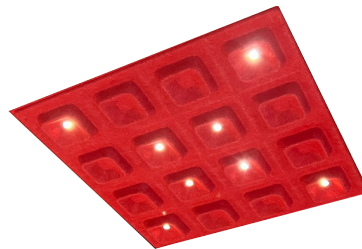

Verber - Quadra

verber-Quadra is an elegant linear suspension lamp entirely made of sound-absorbing and fire-resistant materials. Integrated LED lighting that projects downward with anti-glare optics.

cod.	input	WATT	light	control
VH01H32V-930	220-240V	32W	3000K	on-off
VHD1H32V-930	220-240V	32W	3000K	wi-fi
VHD1H32V-TW	220-240V	32W	2700K÷6000K	wi-fi

Verber - Faro

verber-Faro is a suspended sound-absorbing panel with the integration of two individually adjustable LED spotlights, available in white, black, and aluminium finishes.

cod.	input	WATT	light	control
VH02H32V-930	220-240V	24W	3000K	on-off
VHD2H32V-930	220-240V	24W	3000K	wi-fi
VHD2H32V-TW	220-240V	24W	2700K÷6000K	wi-fi

Verber - Tria

Verber – Tria is a modern Y-shaped suspension lamp, entirely made of sound-absorbing and fire-resistant materials. Integrated LED lighting that projects downward with anti-glare optics.

cod.	input	WATT	light	control
VH03H30R-930	220-240V	30W	3000K	on-off
VHD3H30R-930	220-240V	30W	3000K	wi-fi
VHD3H30R-TW	220-240V	30W	2700K÷6000K	wi-fi

Verber - *Integro*

verber-Integro is a modular sound-absorbing panel, available with or without integrated LED light sources to illuminate the areas below without causing glare. Also available with a suspension kit.