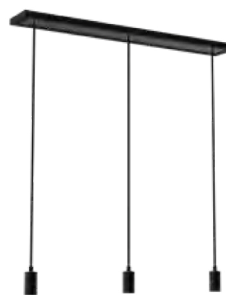

Black-fifth
five-lamp
suspension
cod.E27-5-N
5xE27 - L.1.5 mt

Black-third
triple lamp
suspension
cod.E27-3-N
3xE27 - L.1.5 mt