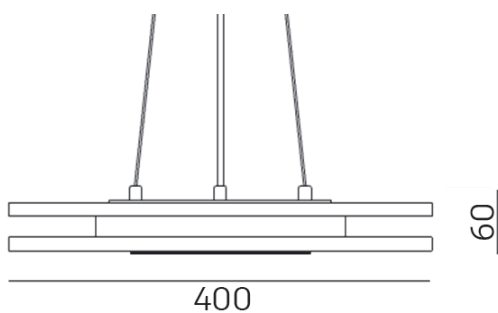

verber-Concept is a suspension lamp with two overlapping discs with a central integrated LED light source within an entirely sound-absorbing body. Diffused optics with a soft lighting effect.

cod.	input	WATT	light	control
VH08H12R-930	220-240V	12W	3000K	on-off
VHD8H12R-930	220-240V	12W	3000K	wi-fi
VHD8H12R-TW	220-240V	12W	2700K÷6000K	wi-fi