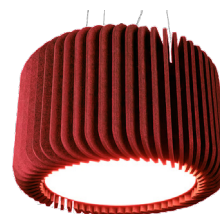

Verber - Quadra

verber-Quadra is an elegant linear suspension lamp entirely made of sound-absorbing and fire-resistant materials. Integrated LED lighting that projects downward with anti-glare optics.

cod.	input	WATT	light	control
VH01H32V-930	220-240V	32W	3000K	on-off
VHD1H32V-930	220-240V	32W	3000K	wi-fi
VHD1H32V-TW	220-240V	32W	2700K÷6000K	wi-fi

Verber - Irradia

verber-Irradia is a suspension lamp with a cylindrical bladed design. Its structure is entirely made of sound-absorbing material, available in different colours and equipped with a LED light source integrated with a soft-light diffuser.