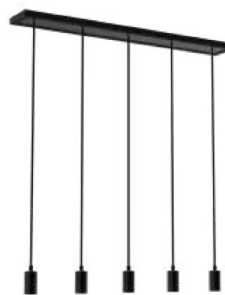

Black-fifth
five-lamp
suspension
cod.E27-5-N
5xE27 - L.1.5 mt