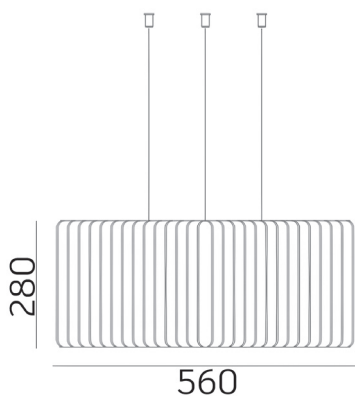

COLOURS

blue

green

red

sound-absorbing

fire-resistant

anti-glare

wi-fi