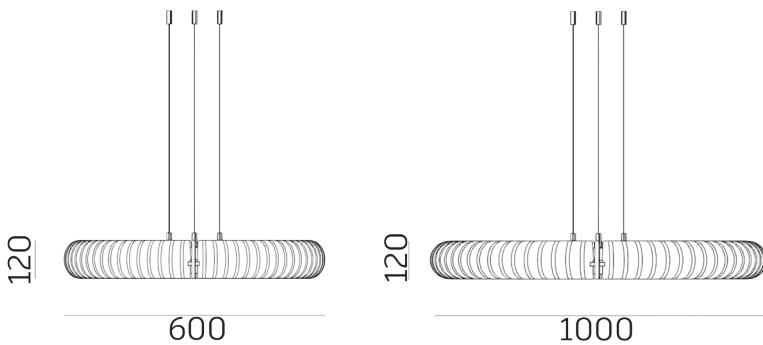

COLOURS

blue

green

red

sound-absorbing

fire-resistant

anti-glare

wi-fi