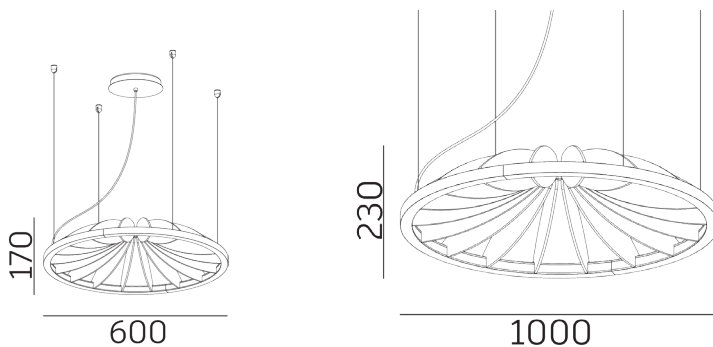

Suspension lamp with curved, elegant, and sinuous petals that evoke the interior of a flower in the sunlight. Entirely made of sound-absorbing material, it integrates a circular LED light source within the ring support. The PETALO suspensions are particularly suitable as high-impact lamps, either as a focal point above a table or grouped in compositions to define lounge and meeting areas in communal spaces.

cod.	input	(mm)	WATT	light	control
VH13H40V-930	220-240V	Ø600	40W	3000K	on-off
VHD13H40V-930	220-240V	Ø600	40W	3000K	wi-fi
VHD13H40V-TW	220-240V	Ø600	40W	2700K÷6000K	wi-fi

cod.	input	(mm)	WATT	light	control
VH14H80V-930	220-240V	Ø1000	80W	3000K	on-off
VHD14H80V-930	220-240V	Ø1000	80W	3000K	wi-fi
VHD14H80V-TW	220-240V	Ø1000	80W	2700K÷6000K	wi-fi