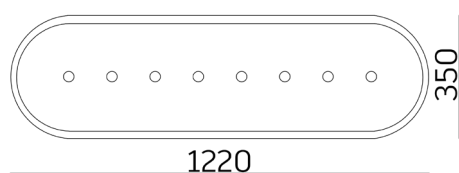

COLOURS

blue

green

red

sound-absorbing

fire-resistant

anti-glare

wi-fi