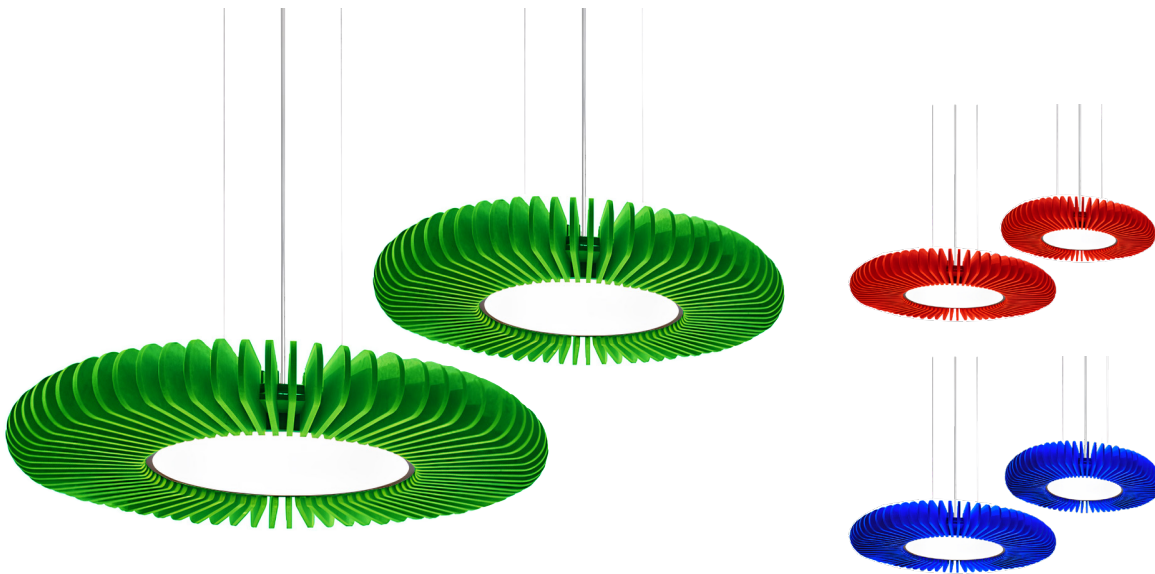

Verber - Quadra

verber-Quadra is an elegant linear suspension lamp entirely made of sound-absorbing and fire-resistant materials. Integrated LED lighting that projects downward with anti-glare optics.

cod.	input	WATT	light	control
VH01H32V-930	220-240V	32W	3000K	on-off
VHD1H32V-930	220-240V	32W	3000K	wi-fi
VHD1H32V-TW	220-240V	32W	2700K÷6000K	wi-fi

wi-fi

Verber - Tulip

verber-Tulip is a suspension lamp with a hemispherical design resembling an inverted flower. Its hemisphere is entirely made of sound-absorbing material, available in different colours, equipped with a LED light source with an E27 socket that allows easy bulb replacement.

wi-fi

Verber - Gerber

verber-Gerber is a suspension lamp available in two sizes, consisting of a disc with sound-absorbing blades and an integrated central light source. Diffused optics with a soft light effect. Both sizes are ideal for single installations or multiple cluster installations.